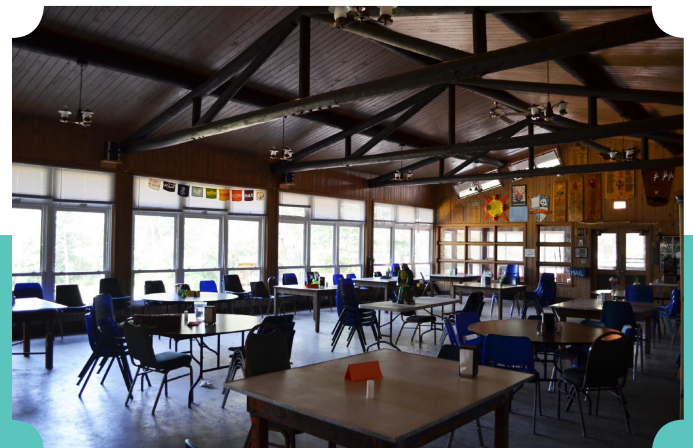

CAMP HELEN BRACHMAN

FACILITY RENTAL INFORMATION

CONFERENCES | RETREATS | SPECIAL EVENTS

Camp Helen Brachman is a youth camp located on a beautiful, 206-acre parcel of land near Waupaca, WI. The dense hardwood forests and picturesque lake create an environment of peace and quiet, great views and fun activities for you and your group!

COA-YFC.ORG/CAMP

CAMP AMENITIES

RETREAT CENTER max capacity 32

- Heated, year round use
- 4-person bedrooms, 2 separate bathrooms
- Common area/kitchen inside, campfire/tables outside

DINING HALL/LODGE max capacity 150

- Great for large group meetings
- Free with our food service, or rent it and our kitchen to cook for yourself
- Free wifi/LCD projector available.

NORTH CAMP LODGE

- Renovated, well lit and ventilated
- Equipped with kitchen and food storage
- Weight/fitness room and space for meetings

ARTS AND CRAFTS

- Great for your group's registration table or office
- Meeting space area for up to 20
- Bathroom and bedroom with two beds

ROGERS HALL

- Large Heated Meeting Space
- 2000 sq. ft. with seating for 175
- Full sound system, large screen and LCD projector